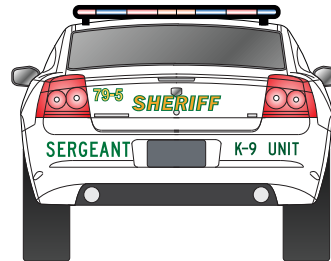

# SHERIFF VEHICLE DECALS

Standardized sheriff vehicle markings for all types of vehicles

ITEM	MODEL	OVERALL SIZE
Sheriff Car Decal Set	FDCALIASET3	
<ul style="list-style-type: none"> <li>· 2- 12" Stars</li> <li>· 2- 8" Sheriff Decals for Side of Car</li> <li>· 2- Rolls of Striping, 162" Long Each</li> <li>· 1- Sheriff Decal for Trunk 3"</li> <li>· 2- County Name</li> </ul>		
Sheriff Car Decal Set	FDCALIASET5	
<ul style="list-style-type: none"> <li>· 2- 12" Stars</li> <li>· 2- 8" Sheriff Decals for Side of Car</li> <li>· 2- Rolls of Striping, 162" Long Each</li> <li>· 1- Sheriff Decal for Trunk 5"</li> <li>· 2- County Name</li> </ul>		
County Name	FDCALIACO3NAME	3" Tall
K-9 Unit Decal	FDCALIAK-9UNIT	2.5" Tall
Patrol Decal	FDCALIAPATROL	2.5" Tall
Patrol Supervisor Decal	FDCALIAPATROLSUP	2.5" Tall
Phone Symbol and 911 Decal	FDCALIAPHONE5	5" Tall
Prisoner Transport Decal	FDCALIAPRISONERTRANS	3" Tall x 49" Wide
Sergeant Decal	FDCALIASERGEANT	2.5" Tall
Sheriff Decal for Side of Car	FDCALIASHERIFF	8" Tall x 50" Wide
Sheriff Decal for Trunk 3"	FDCALIATK3	3" Tall x 17.5" Wide
Sheriff Decal for Trunk 5"	FDCALIATK5	5" Tall x 29" Wide
Sheriff Star Decal	FDCALIASTAR12	12" Tall
Sheriff Star Magnetic	FDCALIASTAR12MAG	12" Tall
Striping (stripes one side of most cars)	FDCALIASTRIPEHALF	5" Tall x 162" Long
Unit Number Decal	FDCALIAUNIT	2" Tall