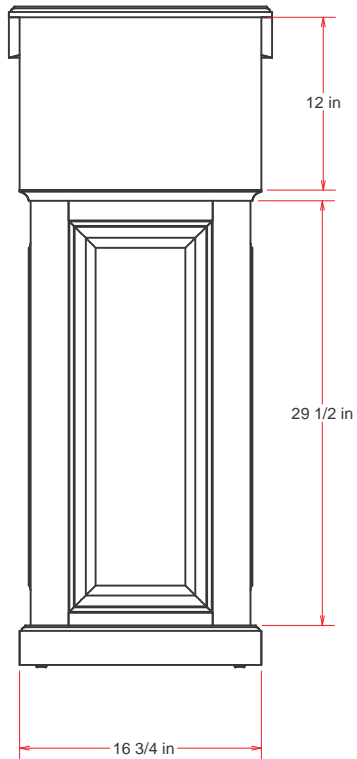

Iowa Prison Industries
Custom Wood Shop
Anamosa, IA

MATERIAL	
3/4" Oak Plywood Solid Red Oak Shelf Clips Metal Floor Glides	
Stain Choice - Custom Wood Stock »	
Other »	
Laminate - Color & Type »	

FCW2252	IPI Showroom			Bob Fairfax
8/26/2004	Customer Referral Number »	50-04 23-37	PODMCX0823041642	L. Jackson
<p>**Annotate changes regarding overall dimensions, location of accessories, etc. If no changes are required, please sign & date indicating approval of this design.</p> <p>Return by fax or e-mail.</p>	*STAIN & FINISH OTHER THAN STOCK REQUIRES A \$40.00 PER GALLON INCREASE IN COST.		Lecturn, Ornate	Weight: 55 lbs
	THIS MAY REQUIRE A DELAY IN DELIVERY OF UP TO 30 DAYS.		<p>- FOR CUSTOMER REVIEW - Not to be duplicated or shared without written permission from Plant Manager</p>	
	Approved By:		Date Approved:	