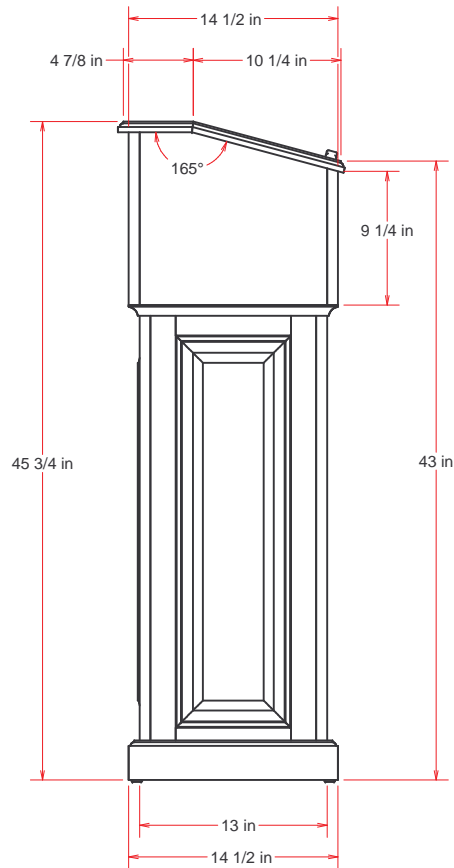

Iowa Prison Industries
Custom Wood Shop
Anamosa, IA

MATERIAL	
3/4" Oak Plywood Solid Red Oak Shelf Clips Metal Floor Glides	
Stain Choice - Custom Wood Stock »	
Other »	
Laminate - Color & Type »	

FCW2252	IPI Showroom			Bob Fairfax
8/26/2004	Customer Referral Number »	50-04 23-37	PODMCX0823041642	L. Jackson
<p>**Annotate changes regarding overall dimensions, location of accessories, etc. If no changes are required, please sign & date indicating approval of this design.</p> <p>Return by fax or e-mail.</p>	*STAIN & FINISH OTHER THAN STOCK REQUIRES A \$40.00 PER GALLON INCREASE IN COST.		Lecturn, Ornate	Weight: 55 lbs
	THIS MAY REQUIRE A DELAY IN DELIVERY OF UP TO 30 DAYS.		<p>- FOR CUSTOMER REVIEW - Not to be duplicated or shared without written permission from Plant Manager</p>	
	Approved By:		Date Approved:	