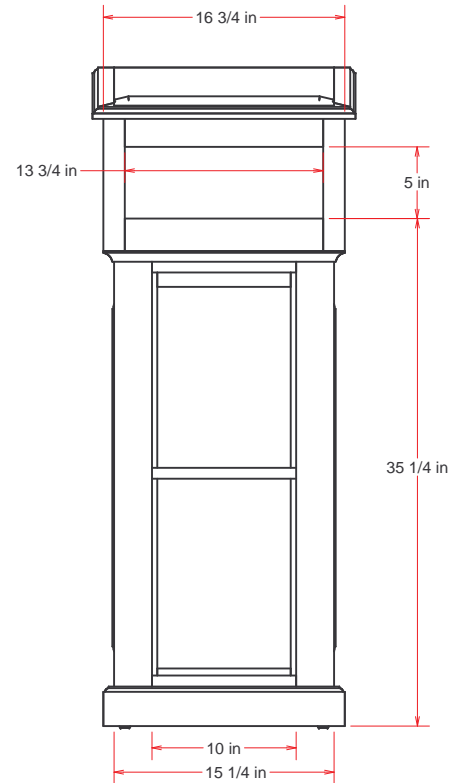

Iowa Prison Industries
Custom Wood Shop
Anamosa, IA

MATERIAL	
3/4" Oak Plywood Solid Red Oak Shelf Clips Metal Floor Glides	
Stain Choice - Custom Wood Stock »	
Other »	
Laminate - Color & Type »	

FCW2252	IPI Showroom			Bob Fairfax
8/26/2004	Customer Referral Number »	50-04 23-37	PODMCX0823041642	L. Jackson
<p>**Annotate changes regarding overall dimensions, location of accessories, etc. If no changes are required, please sign & date indicating approval of this design.</p> <p>Return by fax or e-mail.</p>	*STAIN & FINISH OTHER THAN STOCK REQUIRES A \$40.00 PER GALLON INCREASE IN COST.		Lecturn, Ornate	Weight: 55 lbs
	THIS MAY REQUIRE A DELAY IN DELIVERY OF UP TO 30 DAYS.		<p>- FOR CUSTOMER REVIEW - Not to be duplicated or shared without written permission from Plant Manager</p>	
	Approved By:		Date Approved:	

Iowa Prison Industries
 Custom Wood Shop
 Anamosa, IA

MATERIAL
Stain Choice - Custom Wood Stock » _____
Other » _____
Laminate - Color & Type » _____

FCW2252	IPI Showroom	Bob Fairfax	
8/26/2004	Customer Referral Number »	50-04 23-37	PODMCX0823041642
**Annotate changes regarding overall dimensions, location of accessories, etc. If no changes are required, please sign & date indicating approval of this design. Return by fax or e-mail.	*STAIN & FINISH OTHER THAN STOCK REQUIRES A \$40.00 PER GALLON INCREASE IN COST.	Lectern, Ornate	Weight: 55 lbs
	THIS MAY REQUIRE A DELAY IN DELIVERY OF UP TO 30 DAYS.	- FOR CUSTOMER REVIEW - Not to be duplicated or shared without written permission from Plant Manager	
		Approved By: _____	2 of 2
		Date Approved: _____	