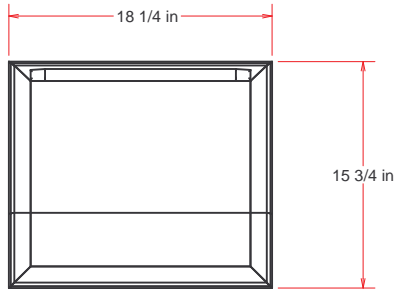

Iowa Prison Industries
Custom Wood Shop
Anamosa, IA

MATERIAL	
3/4" Oak Plywood Solid Red Oak Shelf Clips Metal Floor Glides	
Stain Choice - Custom Wood Stock »	
Other »	
Laminate - Color & Type »	

FCW2252	IPI Showroom			Bob Fairfax
8/26/2004	Customer Referral Number »	50-04 23-37	PODMCX0823041642	L. Jackson
<p>**Annotate changes regarding overall dimensions, location of accessories, etc. If no changes are required, please sign & date indicating approval of this design.</p> <p>Return by fax or e-mail.</p>	*STAIN & FINISH OTHER THAN STOCK REQUIRES A \$40.00 PER GALLON INCREASE IN COST.		Lecturn, Ornate	Weight: 55 lbs
	THIS MAY REQUIRE A DELAY IN DELIVERY OF UP TO 30 DAYS.		<p>- FOR CUSTOMER REVIEW - Not to be duplicated or shared without written permission from Plant Manager</p>	
	Approved By:		Date Approved:	

Iowa Prison Industries
 Custom Wood Shop
 Anamosa, IA

MATERIAL
Stain Choice - Custom Wood Stock » _____
Other » _____
Laminate - Color & Type » _____

FCW2252	IPI Showroom	Bob Fairfax	
8/26/2004	Customer Referral Number »	50-04 23-37	PODMCX0823041642
**Annotate changes regarding overall dimensions, location of accessories, etc. If no changes are required, please sign & date indicating approval of this design. Return by fax or e-mail.	*STAIN & FINISH OTHER THAN STOCK REQUIRES A \$40.00 PER GALLON INCREASE IN COST.	Lectern, Ornate	Weight: 55 lbs
	THIS MAY REQUIRE A DELAY IN DELIVERY OF UP TO 30 DAYS.	- FOR CUSTOMER REVIEW - Not to be duplicated or shared without written permission from Plant Manager	
		Approved By: _____	2 of 2
		Date Approved: _____	